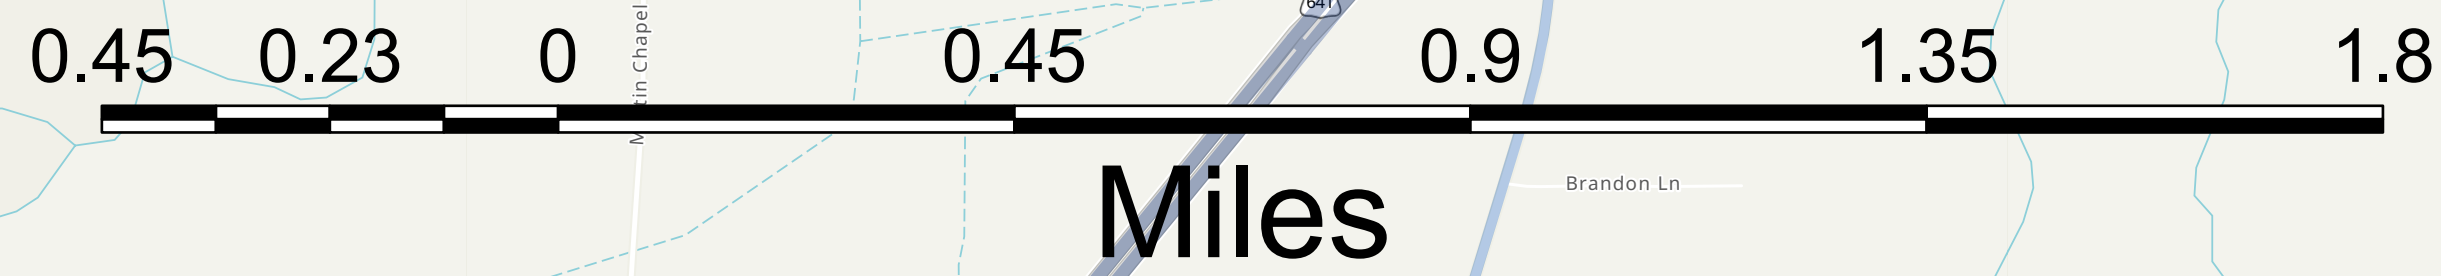

City of Murray Calloway County Kentucky