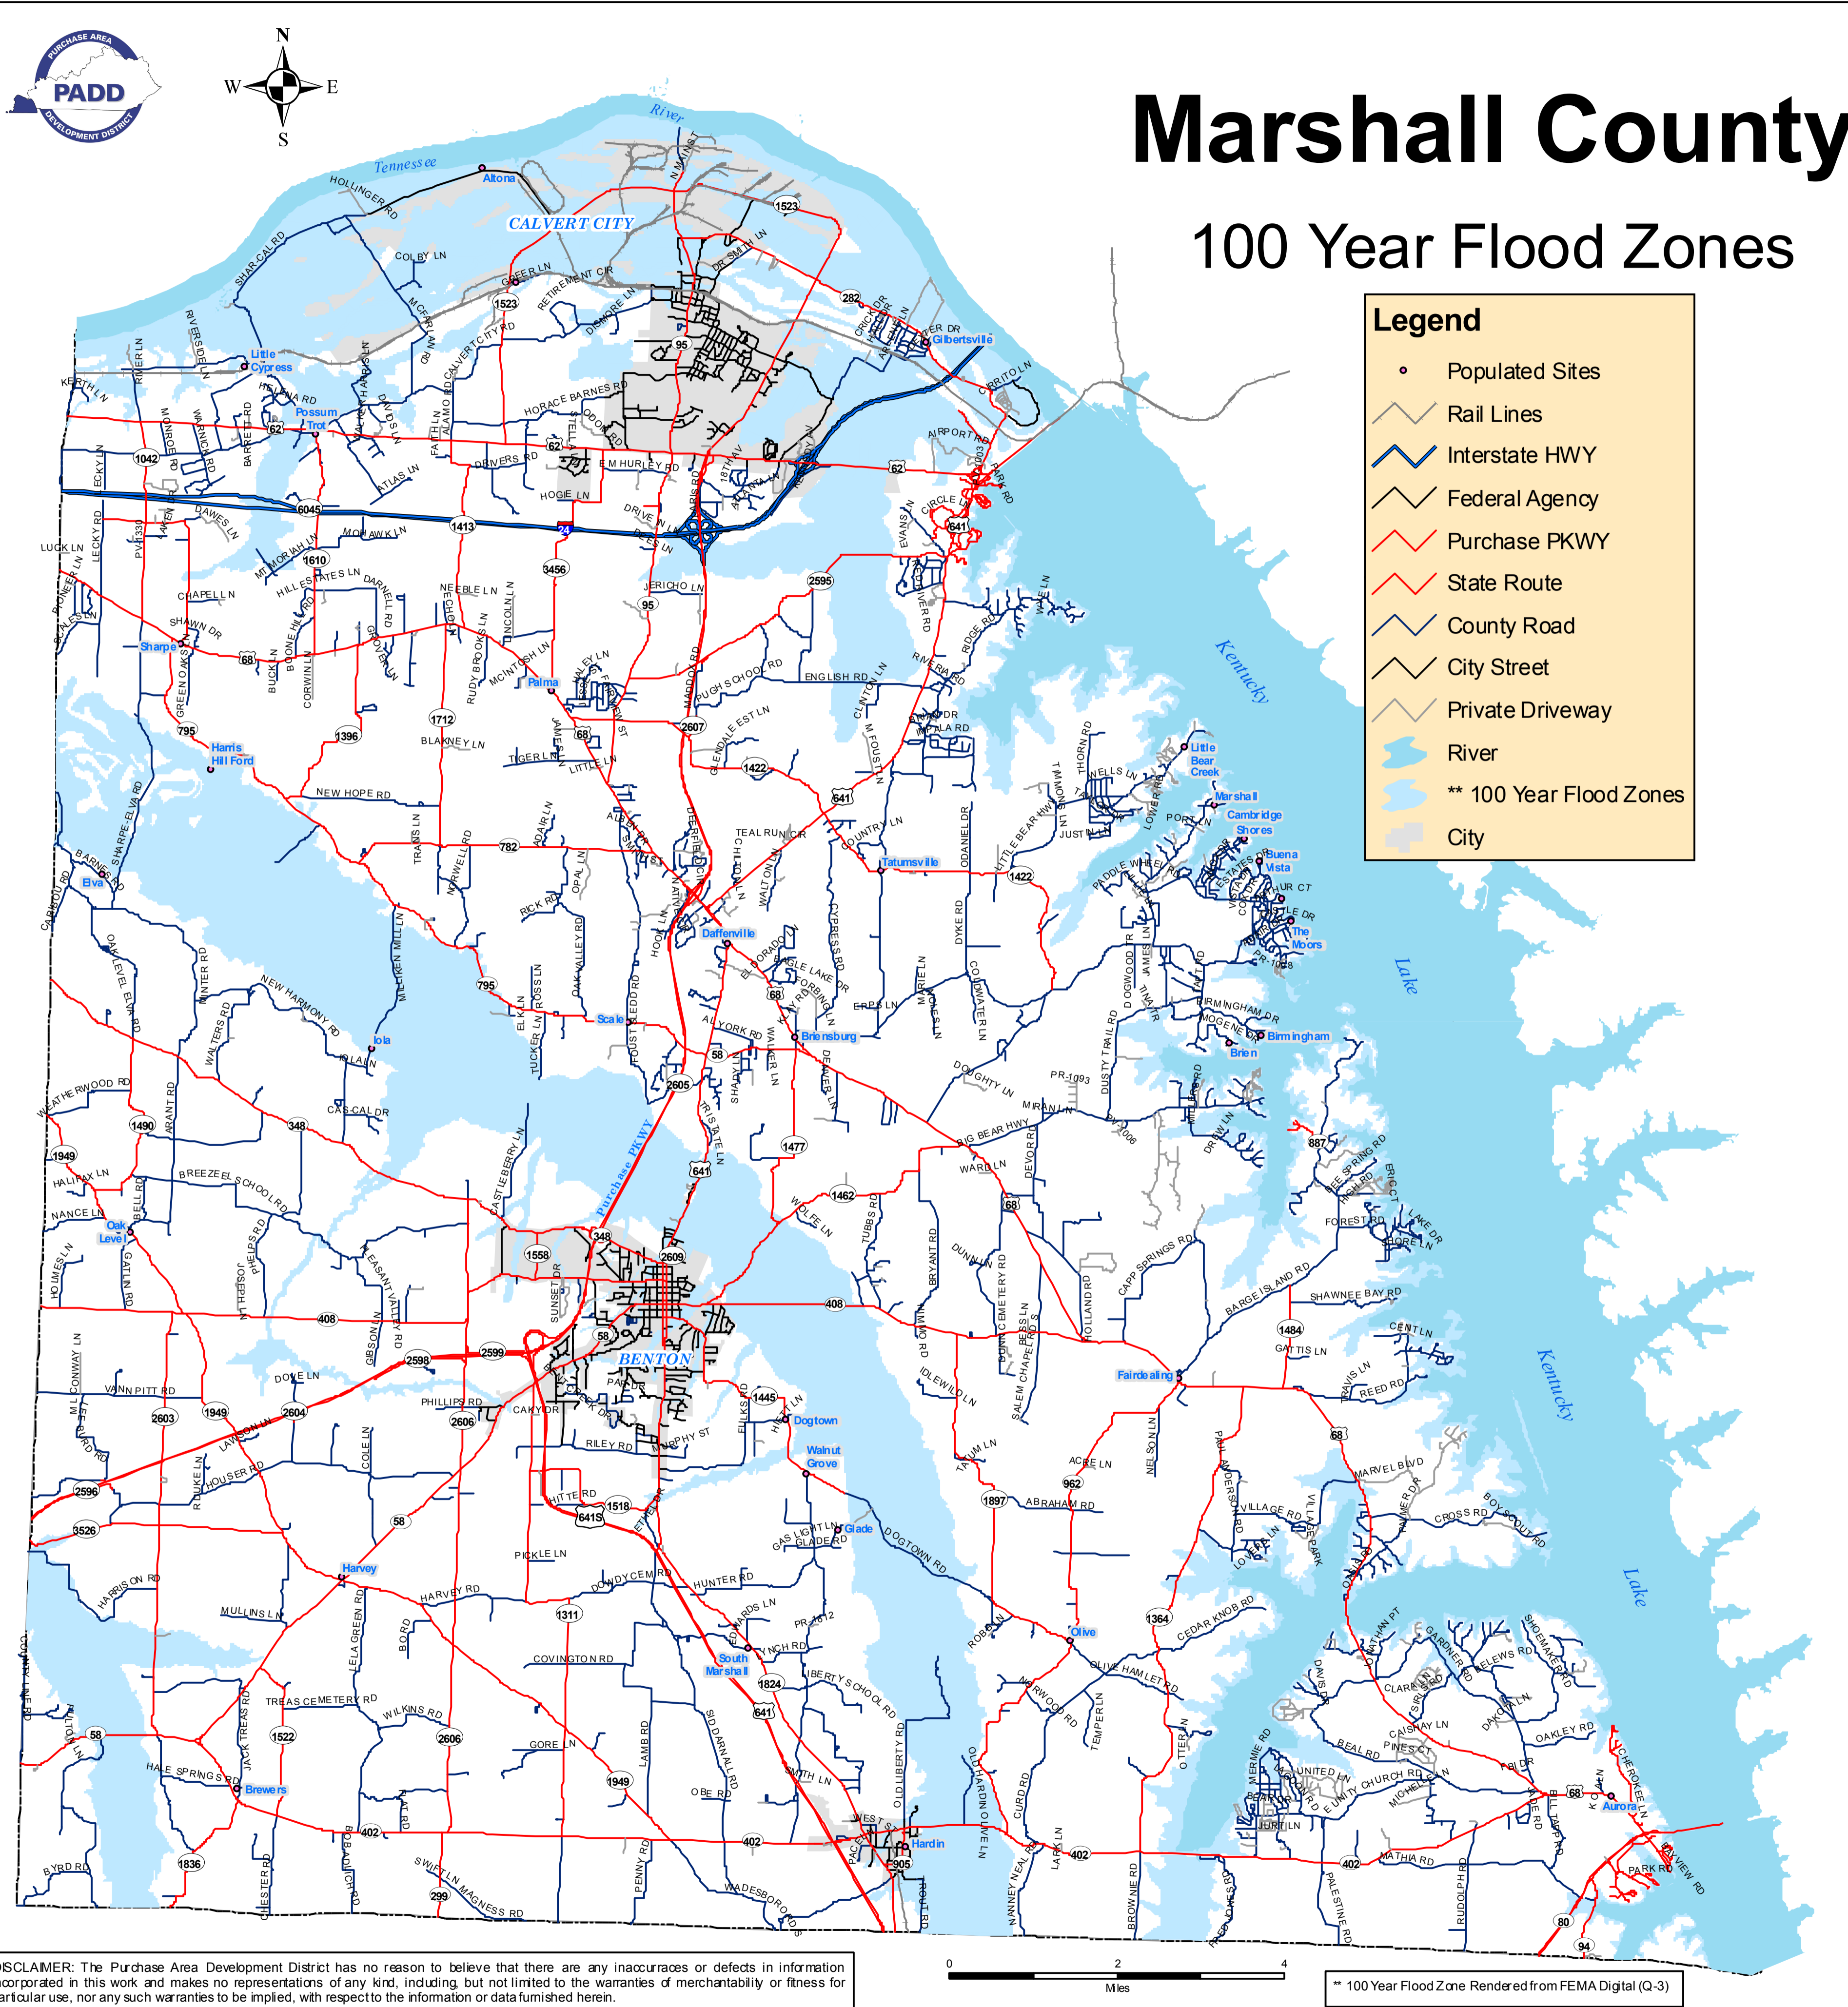

Marshall County

100 Year Flood Zones

** 100 Year Flood Zone Rendered from FEMA Digital (Q-3)