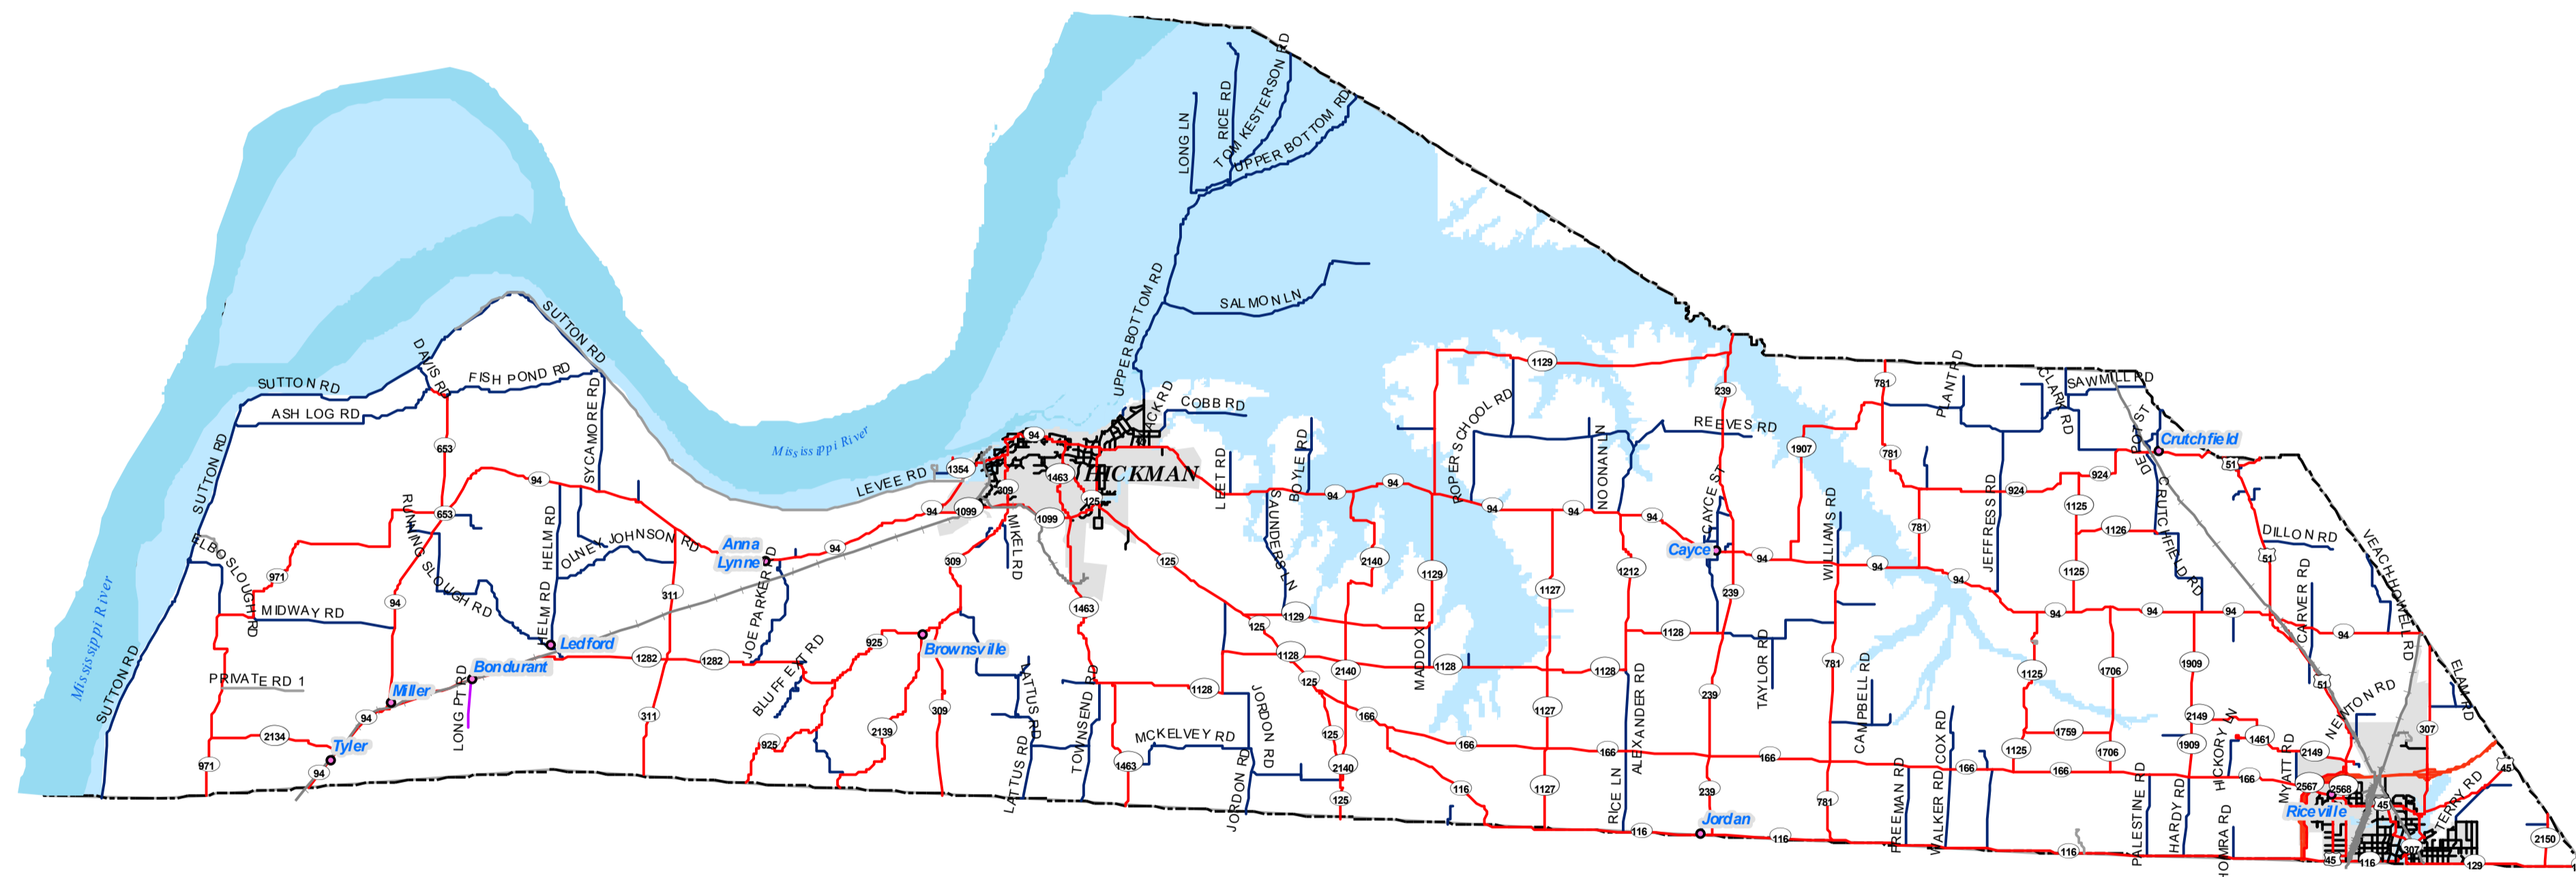

Fulton County

100 Year Flood Zones

Legend

- Populated Sites
- Rail Lines
- Purchase PKWY
- State Maintained
- County Road
- City Street
- Private Road
- Federal Agency
- River
- ** 100 Year Flood Zones

** 100 Year Flood Zones Rendered from FEMA Digital (Q-3) Flood Data